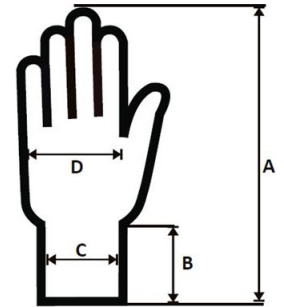

Product Data Sheet

MaxiDry® Plus™ 56-530

Colour – Coating	Blue/black
Colour – Liner	White
Design	Gauntlet - 30 cm
Coating	NBR (Nitrile Butadiene Rubber)
Coating texture	Micro-Foam with Non-Slip Grip
Liner	Nylon
Patent number	EP 1 608 808
Thickness	1.10 mm

Dimensions

Size Range	Size 7 (S)	Size 8 (M)	Size 9 (L)	Size 10 (XL)	Size 11 (XXL)
Total glove length (+/-10 mm)	300	300	300	300	300
Wrist length (mm)					
Wrist width (mm)					
Palm width (+/-3 mm)	104	108	112	116	120
Over lock colour	Red	Orange	White	Yellow	Black